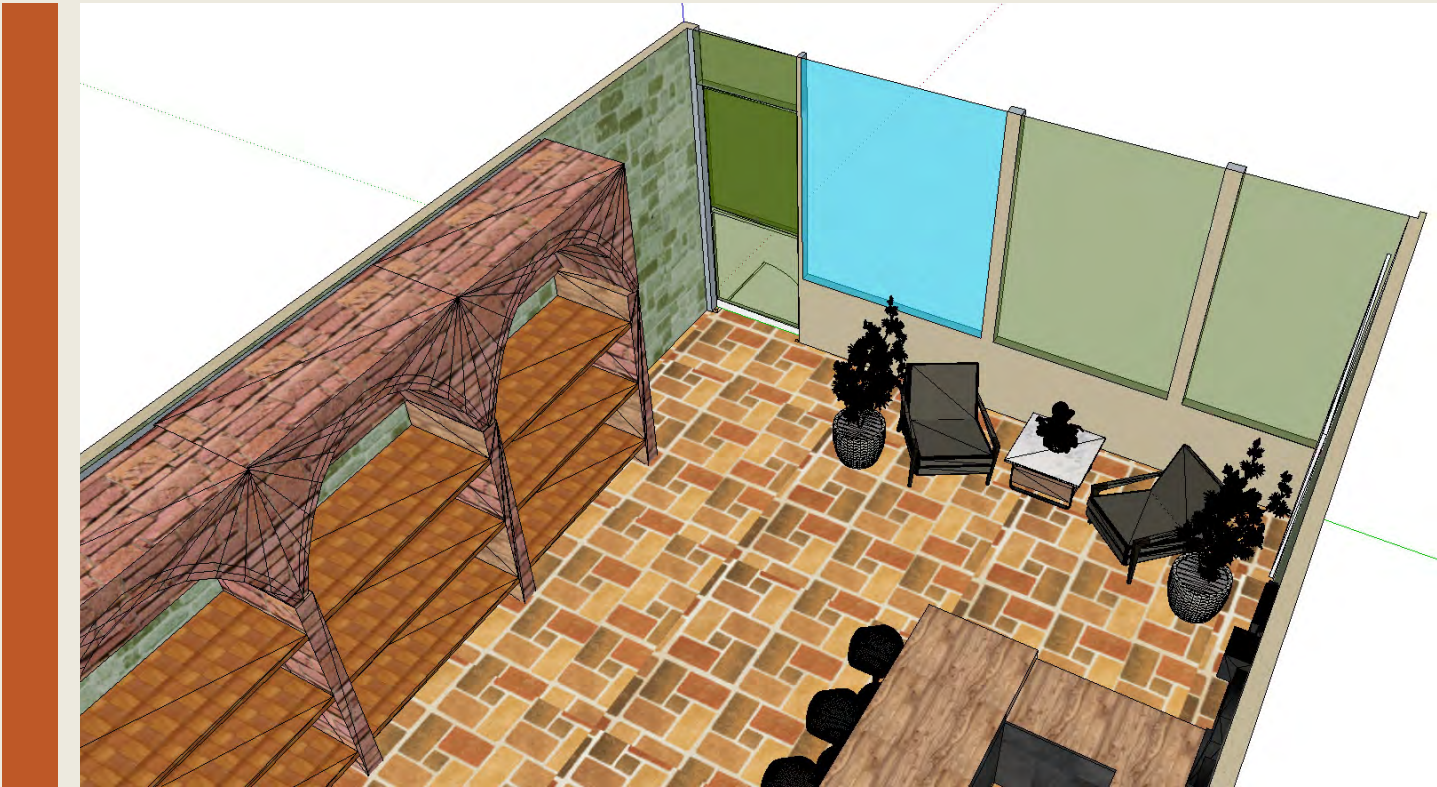

ITALIAN COFFEE BAR

Interior 3d Rendering

ITALIAN COFFEE BAR

1. Orange Juice Fresh Squeeze
 2. Tea Kettle
 3. Refridgerator
 4. Blender 1
 5. Blender 2
 6. Toaster Oven
 7. Toaster 1
 8. Toaster 2
 9. Panini Press 1
 10. Panini Press 2
 11. Slushie Machines
 12. Slushie Machines
 13. Hand Sink
 14. Sink
 15. Work Area
 16. Brew 1
 17. Brew 2
 18. Grinder
 19. Espresso Machine
- Under Counter area: Microwave, Ice Machine, Refridgerator for Milk and Water Filter.
20. Cash Register 1
 21. Cash Register 2
 22. Pastry Display 1
 23. Pastry Display 4
 24. Storage
 25. Storage
 26. Freezer
 27. Refridgerator
 28. Prep Sink
 29. Hand Sink
 30. 3 Tank Sink
 31. Dish washer
 32. Prewash
 33. Prep table
 34. Order pick up window
 35. Serving table
 36. Storage
 37. Coffee Station
 38. Cash Station
 39. Takeout Window
 40. Product Shelves
 41. Dessert Display