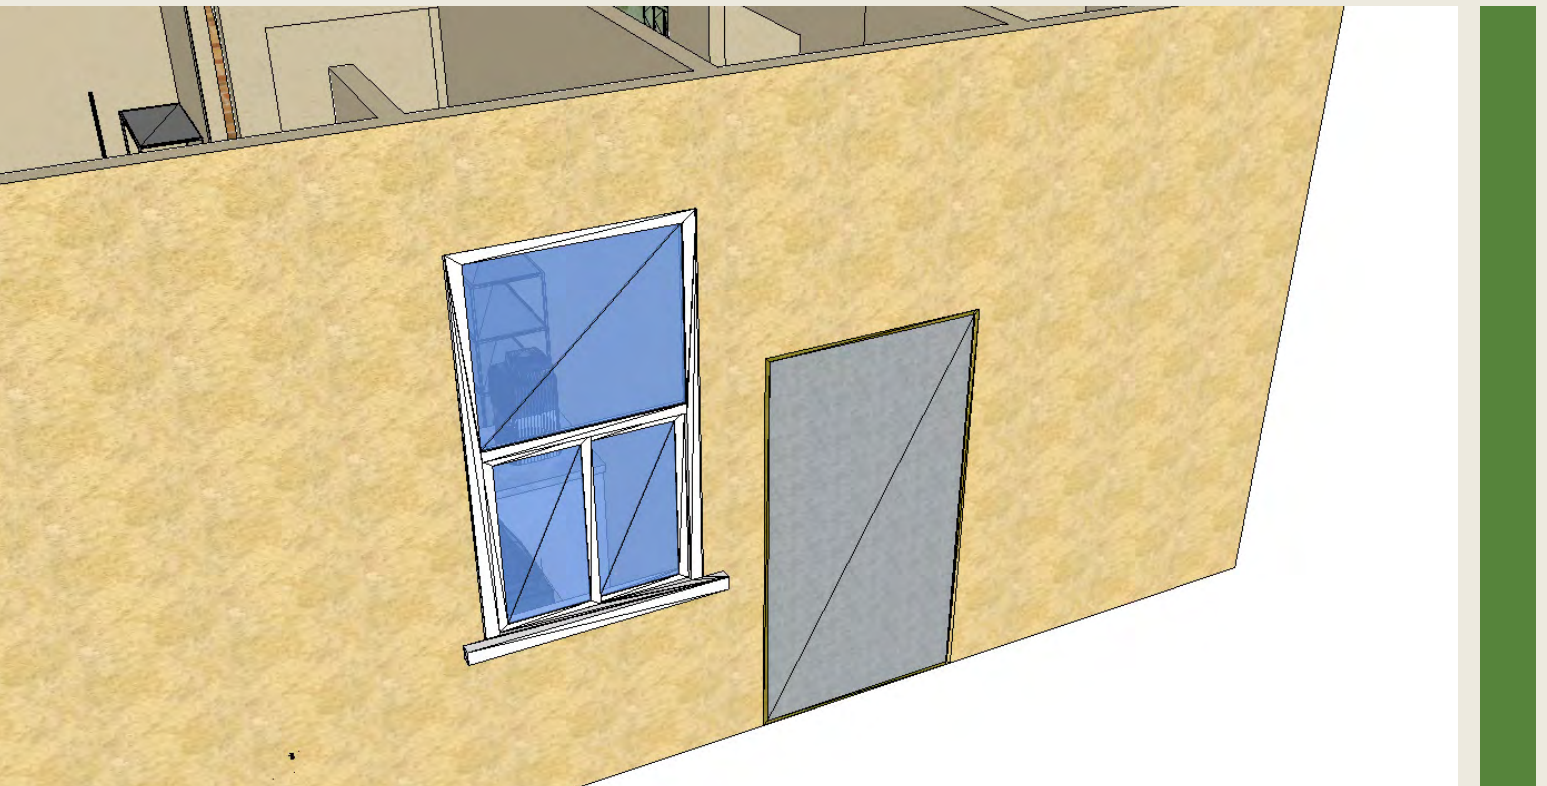

ITALIAN COFFEE BAR

Interior 3d Rendering

ITALIAN COFFEE BAR

1. Orange Juice Fresh Squeeze
 2. Tea Kettle
 3. Refridgerator
 4. Blender 1
 5. Blender 2
 6. Toaster Oven
 7. Toaster 1
 8. Toaster 2
 9. Panini Press 1
 10. Panini Press 2
 11. Slushie Machines
 12. Slushie Machines
 13. Hand Sink
 14. Sink
 15. Work Area
 16. Brew 1
 17. Brew 2
 18. Grinder
 19. Espresso Machine
- Under Counter area: Microwave, Ice Machine, Refridgerator for Milk and Water Filter.
20. Cash Register 1
 21. Cash Register 2
 22. Pastry Display 1
 23. Pastry Display 4
 24. Storage
 25. Storage
 26. Freezer
 27. Refridgerator
 28. Prep Sink
 29. Hand Sink
 30. 3 Tank Sink
 31. Dish washer
 32. Prewash
 33. Prep table
 34. Order pick up window
 35. Serving table
 36. Storage
 37. Coffee Station
 38. Cash Station
 39. Takeout Window
 40. Product Shelves
 41. Dessert Display