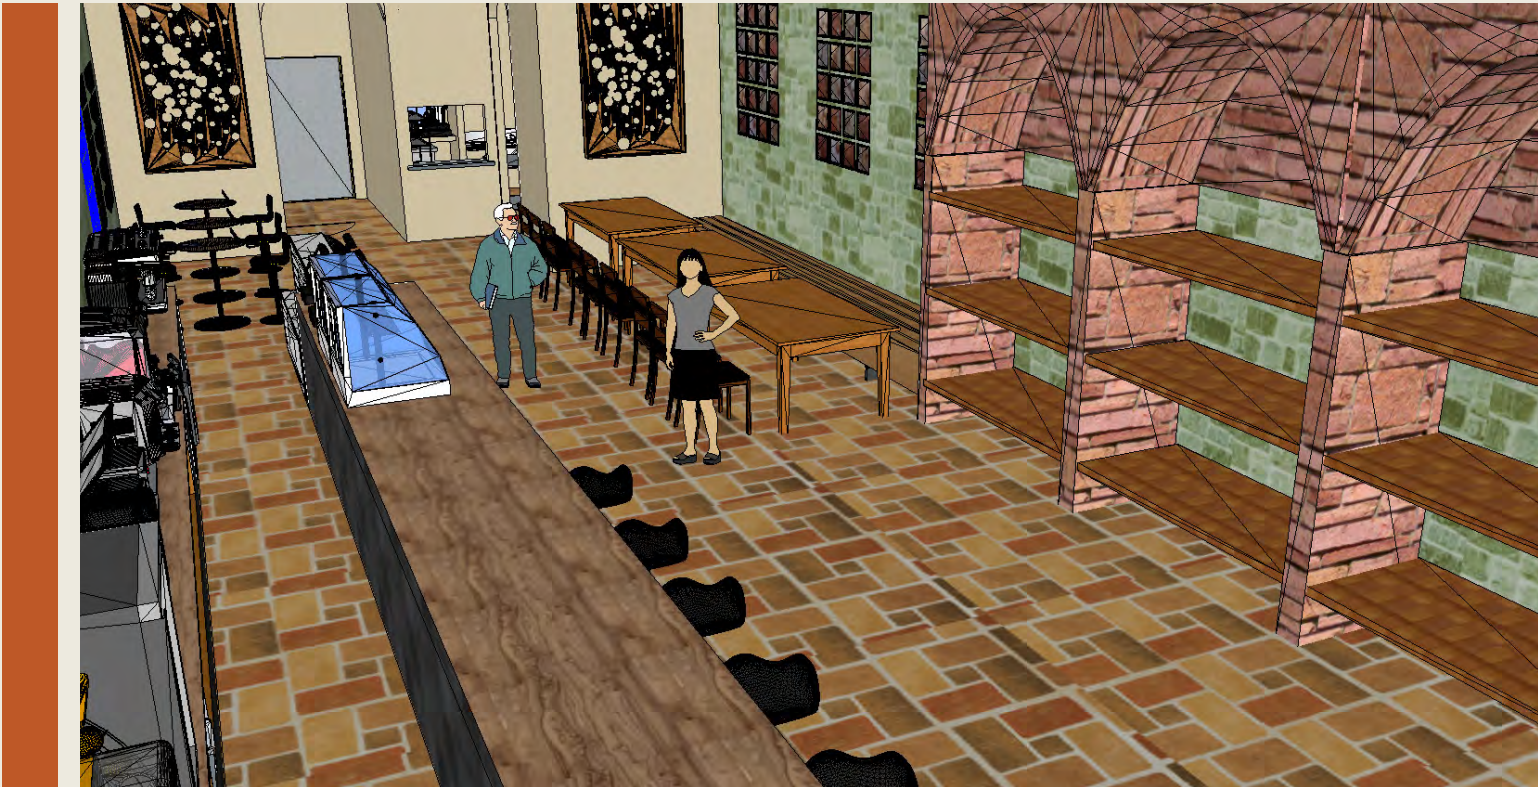

ITALIAN COFFEE BAR

Interior 3d Rendering

ITALIAN COFFEE BAR

1. Orange Juice Fresh Squeeze
 2. Tea Kettle
 3. Refridgerator
 4. Blender 1
 5. Blender 2
 6. Toaster Oven
 7. Toaster 1
 8. Toaster 2
 9. Panini Press 1
 10. Panini Press 2
 11. Slushie Machines
 12. Slushie Machines
 13. Hand Sink
 14. Sink
 15. Work Area
 16. Brew 1
 17. Brew 2
 18. Grinder
 19. Espresso Machine
- Under Counter area: Microwave, Ice Machine, Refridgerator for Milk and Water Filter.
20. Cash Register 1
 21. Cash Register 2
 22. Pastry Display 1
 23. Pastry Display 4
 24. Storage
 25. Storage
 26. Freezer
 27. Refridgerator
 28. Prep Sink
 29. Hand Sink
 30. 3 Tank Sink
 31. Dish washer
 32. Prewash
 33. Prep table
 34. Order pick up window
 35. Serving table
 36. Storage
 37. Coffee Station
 38. Cash Station
 39. Takeout Window
 40. Product Shelves
 41. Dessert Display