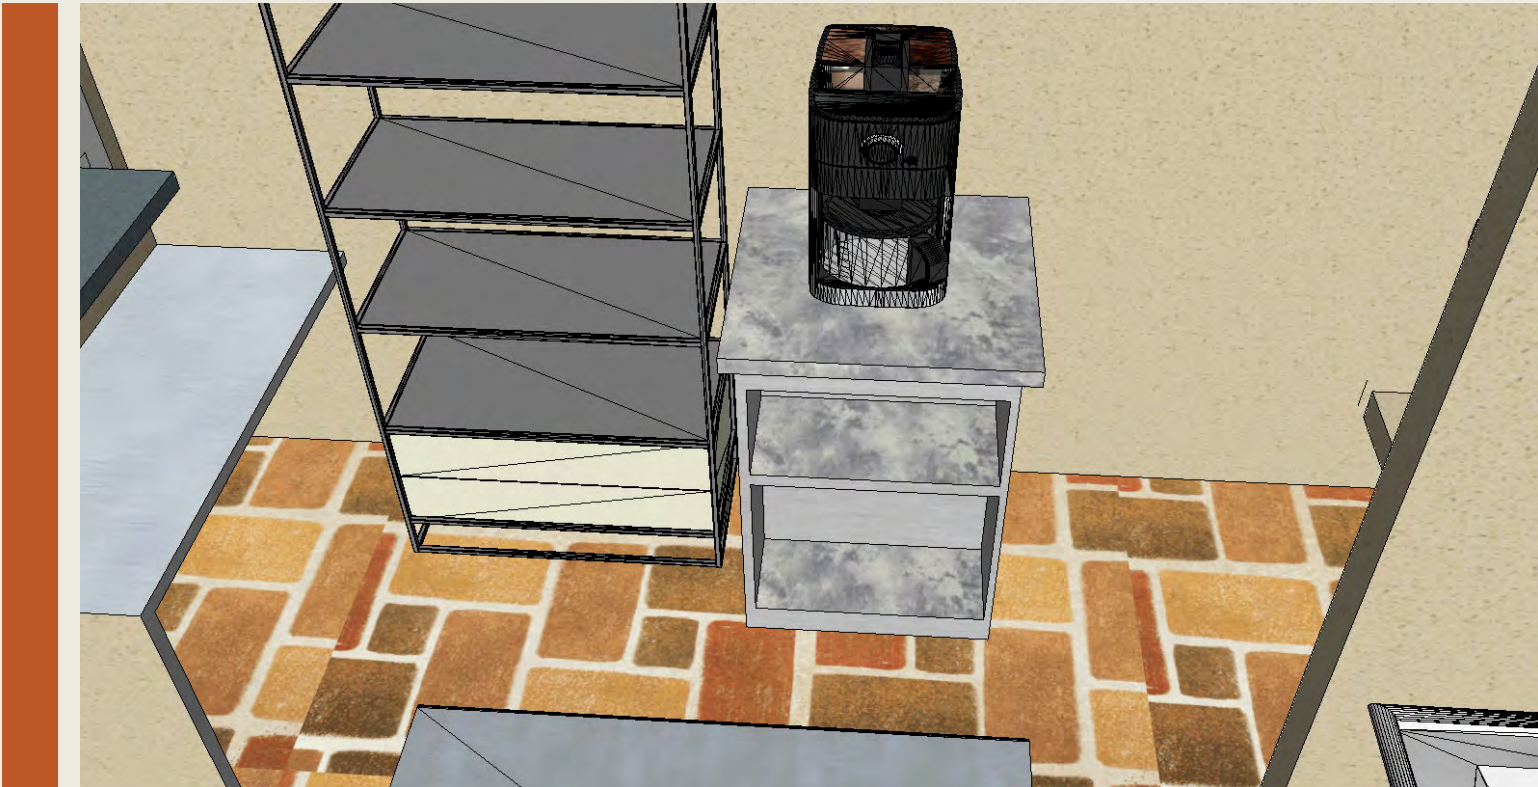

ITALIAN COFFEE BAR

Interior 3d Rendering

ITALIAN COFFEE BAR

1. Orange Juice Fresh Squeeze
 2. Tea Kettle
 3. Refridgerator
 4. Blender 1
 5. Blender 2
 6. Toaster Oven
 7. Toaster 1
 8. Toaster 2
 9. Panini Press 1
 10. Panini Press 2
 11. Slushie Machines
 12. Slushie Machines
 13. Hand Sink
 14. Sink
 15. Work Area
 16. Brew 1
 17. Brew 2
 18. Grinder
 19. Espresso Machine
- Under Counter area: Microwave, Ice Machine, Refridgerator for Milk and Water Filter.
20. Cash Register 1
 21. Cash Register 2
 22. Pastry Display 1
 23. Pastry Display 4
 24. Storage
 25. Storage
 26. Freezer
 27. Refridgerator
 28. Prep Sink
 29. Hand Sink
 30. 3 Tank Sink
 31. Dish washer
 32. Prewash
 33. Prep table
 34. Order pick up window
 35. Serving table
 36. Storage
 37. Coffee Station
 38. Cash Station
 39. Takeout Window
 40. Product Shelves
 41. Dessert Display