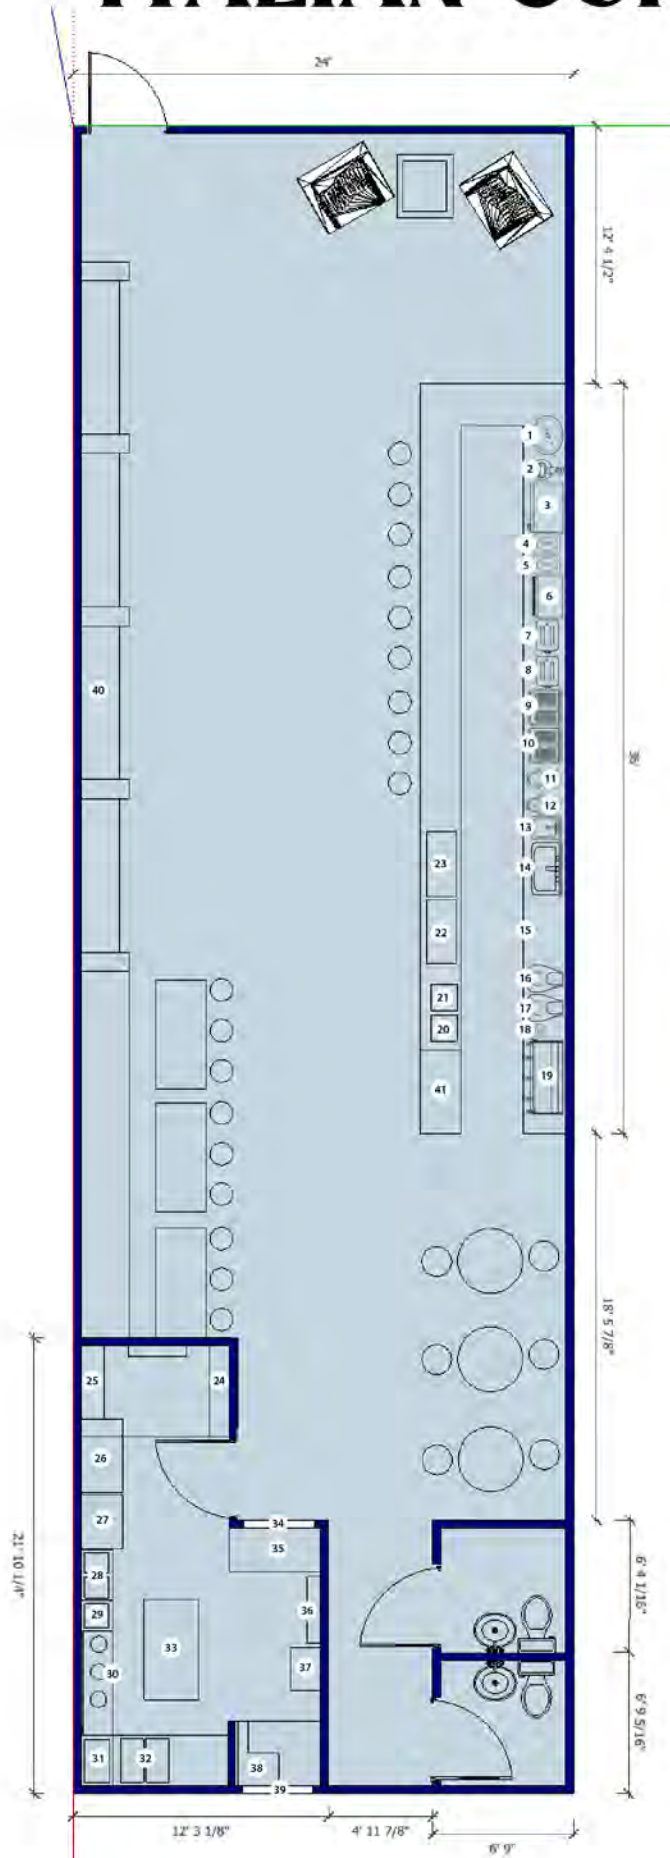

ITALIAN COFFEE BAR

Interior 3d Rendering

ITALIAN COFFEE BAR

1. Orange Juice Fresh Squeeze
 2. Tea Kettle
 3. Refridgerator
 4. Blender 1
 5. Blender 2
 6. Toaster Oven
 7. Toaster 1
 8. Toaster 2
 9. Panini Press 1
 10. Panini Press 2
 11. Slushie Machines
 12. Slushie Machines
 13. Hand Sink
 14. Sink
 15. Work Area
 16. Brew 1
 17. Brew 2
 18. Grinder
 19. Espresso Machine
- Under Counter area: Microwave, Ice Machine, Refridgerator for Milk and Water Filter.
20. Cash Register 1
 21. Cash Register 2
 22. Pastry Display 1
 23. Pastry Display 4
 24. Storage
 25. Storage
 26. Freezer
 27. Refridgerator
 28. Prep Sink
 29. Hand Sink
 30. 3 Tank Sink
 31. Dish washer
 32. Prewash
 33. Prep table
 34. Order pick up window
 35. Serving table
 36. Storage
 37. Coffee Station
 38. Cash Station
 39. Takeout Window
 40. Product Shelves
 41. Dessert Display