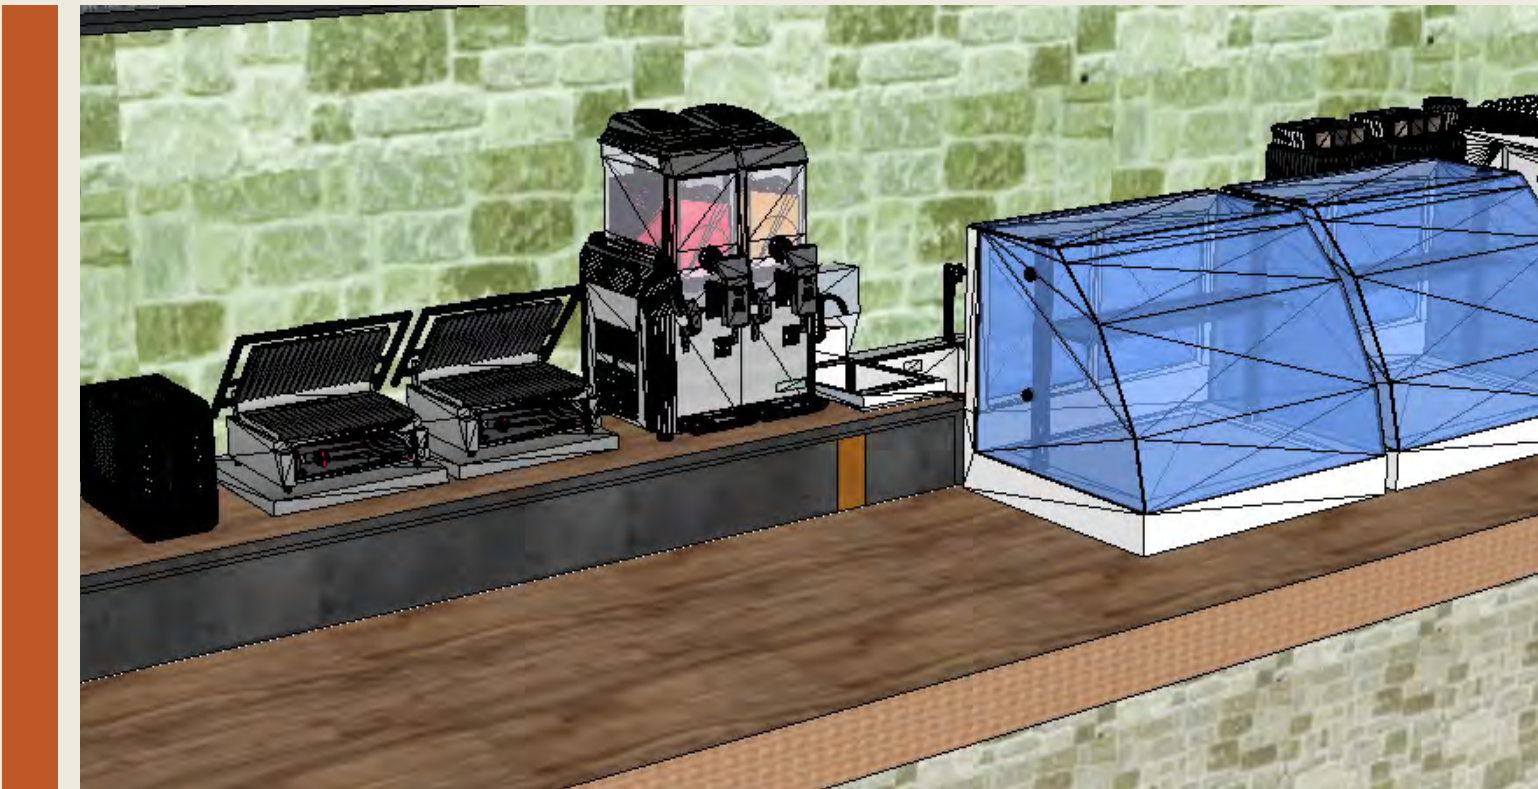

ITALIAN COFFEE BAR

Interior 3d Rendering

ITALIAN COFFEE BAR

1. Orange Juice Fresh Squeeze
 2. Tea Kettle
 3. Refridgerator
 4. Blender 1
 5. Blender 2
 6. Toaster Oven
 7. Toaster 1
 8. Toaster 2
 9. Panini Press 1
 10. Panini Press 2
 11. Slushie Machines
 12. Slushie Machines
 13. Hand Sink
 14. Sink
 15. Work Area
 16. Brew 1
 17. Brew 2
 18. Grinder
 19. Espresso Machine
- Under Counter area: Microwave, Ice Machine, Refridgerator for Milk and Water Filter.
20. Cash Register 1
 21. Cash Register 2
 22. Pastry Display 1
 23. Pastry Display 4
 24. Storage
 25. Storage
 26. Freezer
 27. Refridgerator
 28. Prep Sink
 29. Hand Sink
 30. 3 Tank Sink
 31. Dish washer
 32. Prewash
 33. Prep table
 34. Order pick up window
 35. Serving table
 36. Storage
 37. Coffee Station
 38. Cash Station
 39. Takeout Window
 40. Product Shelves
 41. Dessert Display