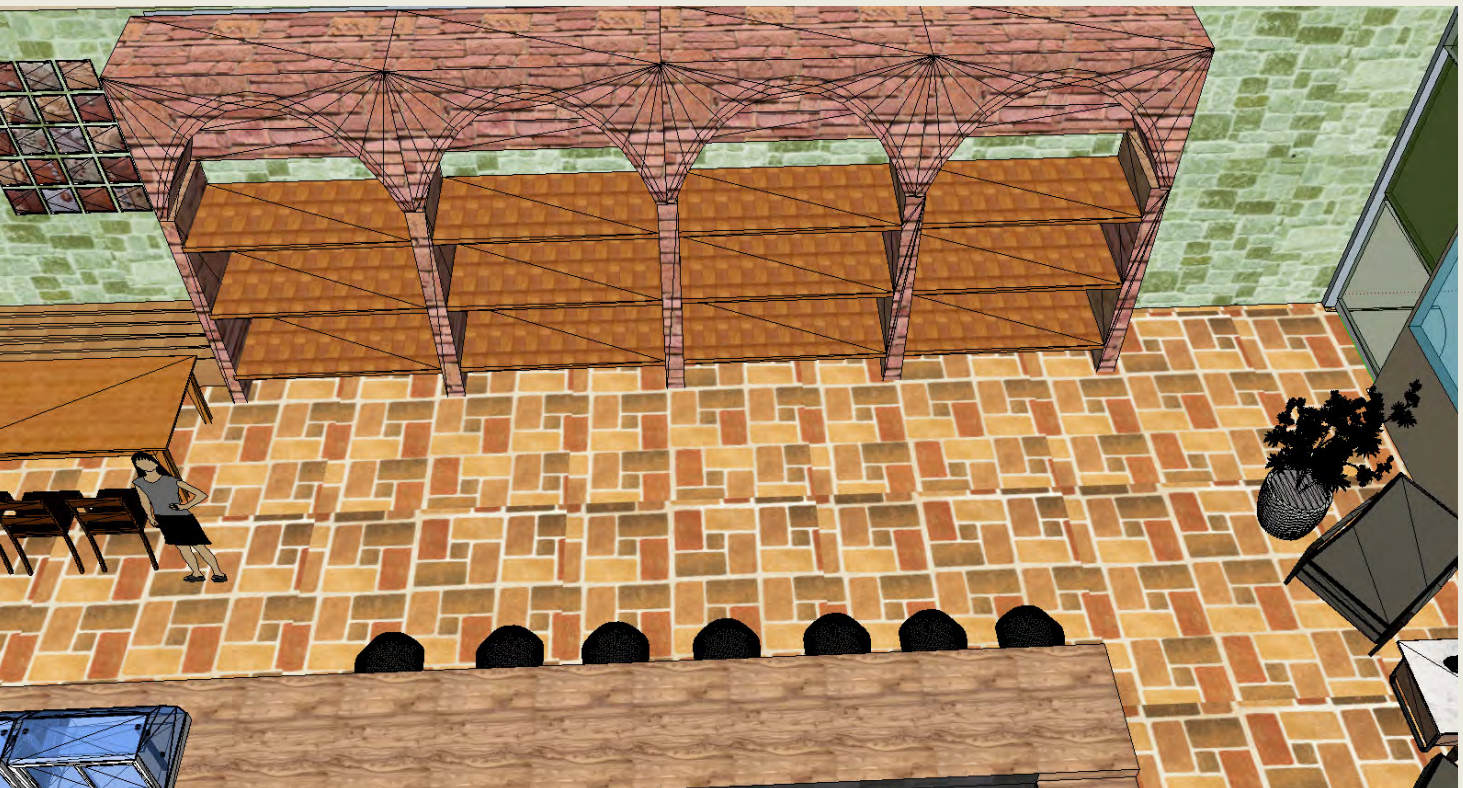

ITALIAN COFFEE BAR

Interior 3d Rendering

ITALIAN COFFEE BAR

1. Orange Juice Fresh Squeeze
 2. Tea Kettle
 3. Refridgerator
 4. Blender 1
 5. Blender 2
 6. Toaster Oven
 7. Toaster 1
 8. Toaster 2
 9. Panini Press 1
 10. Panini Press 2
 11. Slushie Machines
 12. Slushie Machines
 13. Hand Sink
 14. Sink
 15. Work Area
 16. Brew 1
 17. Brew 2
 18. Grinder
 19. Espresso Machine
- Under Counter area: Microwave, Ice Machine, Refridgerator for Milk and Water Filter.
20. Cash Register 1
 21. Cash Register 2
 22. Pastry Display 1
 23. Pastry Display 4
 24. Storage
 25. Storage
 26. Freezer
 27. Refridgerator
 28. Prep Sink
 29. Hand Sink
 30. 3 Tank Sink
 31. Dish washer
 32. Prewash
 33. Prep table
 34. Order pick up window
 35. Serving table
 36. Storage
 37. Coffee Station
 38. Cash Station
 39. Takeout Window
 40. Product Shelves
 41. Dessert Display